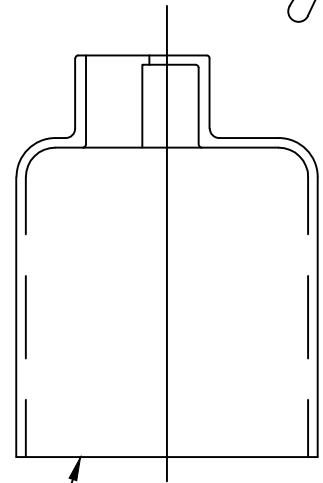

FUSE CUTOUT ASSEMBLY

ARRESTER FUSE CUTOUT CONNECTOR

BUSHING PROTECTIVE CAP

DHIO BRASS CO.
ARRESTER CUTOUT
50 AMP. CONT.

<p>CONFIDENTIAL: THIS DRAWING AND ITS CONTENTS ARE CONFIDENTIAL AND THE EXCLUSIVE PROPERTY OF HUBBELL POWER SYSTEMS. NO PUBLICATION, DISTRIBUTION OR COPIES MAY BE MADE WITHOUT THE WRITTEN CONSENT OF HUBBELL POWER SYSTEMS. HUBBELL POWER SYSTEMS UNPUBLISHED ALL RIGHTS RESERVED UNDER THE COPYRIGHT LAWS.</p>			<h1>HUBBELL® POWER SYSTEMS</h1>	
	<p>TITLE</p> <h2>FUSE CUTOUT KIT</h2>			
REV DATE	SIZE	DWG NO.	CAT / PART / ASSY NO.	REV
04/10/14	S	--	273874-3001	0
DO NOT SCALE THIS DRAWING		DRN BY JVR	DATE 04/10/14	SHEET 1 OF 1