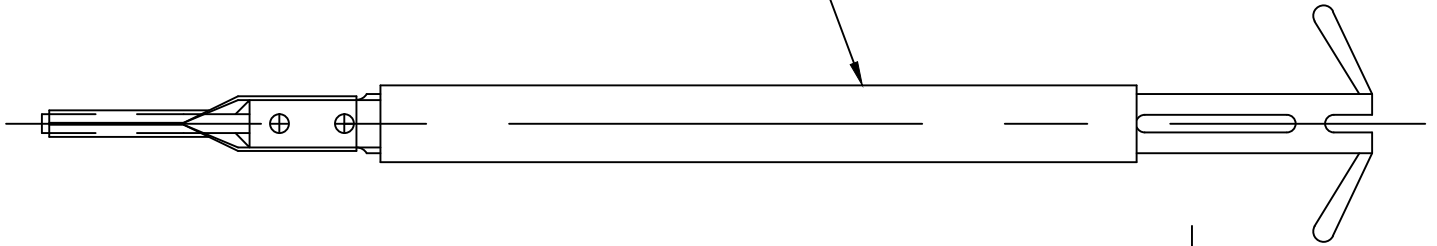

FUSE CUTOUT ASSEMBLY

ARRESTER FUSE CUTOUT CONNECTOR

BUSHING PROTECTIVE CAP

DHIO BRASS CO.
ARRESTER CUTOUT
50 AMP. CONT.

<p>CONFIDENTIAL: THIS DRAWING AND ITS CONTENTS ARE CONFIDENTIAL AND THE EXCLUSIVE PROPERTY OF HUBBELL POWER SYSTEMS. NO PUBLICATION, DISTRIBUTION OR COPIES MAY BE MADE WITHOUT THE WRITTEN CONSENT OF HUBBELL POWER SYSTEMS. HUBBELL POWER SYSTEMS UNPUBLISHED ALL RIGHTS RESERVED UNDER THE COPYRIGHT LAWS.</p>			<h1>HUBBELL® POWER SYSTEMS</h1>	
	<p>TITLE</p> <h2>FUSE CUTOUT KIT</h2>			
REV DATE	SIZE	DWG NO.	CAT / PART / ASSY NO.	REV
04/10/14	S	--	273874-3001	0
DO NOT SCALE THIS DRAWING		DRN BY JVR	DATE 04/10/14	SHEET 1 OF 1